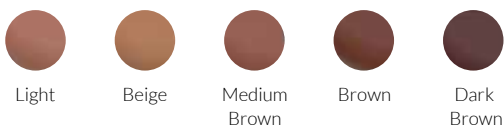

### Colours: Custom

### Colours: RIE and BTE